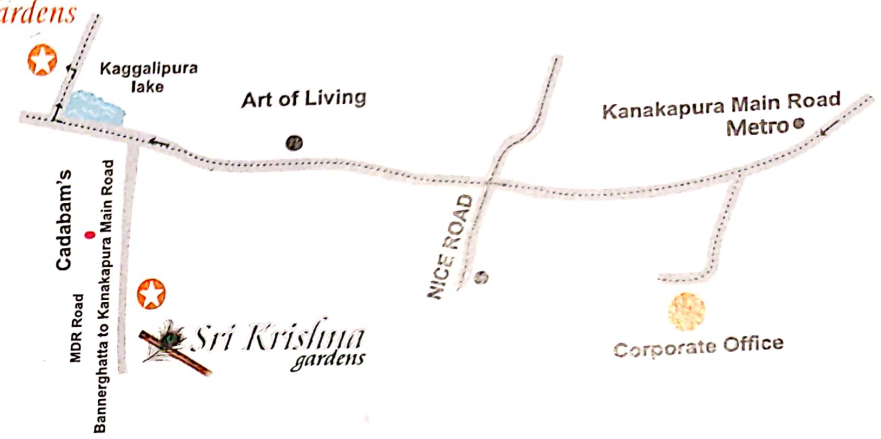

GOKUL gardens

BMRDA
Approved
KPA / LA046/
2008-09

SLV[®]

Housing Development Corporation

GOKULgardens

Location Map

Peaceful, Perfection, Prosperity & Pure

These are the words that comes in someone's mind when Gokul Gardens are spoken about. Situated Near Art of living, Gokul Gardens has been designed to cater the needs of modern Living. Bountiful in nature and soothing environment with amazing connectivity and amenities provides the ideal location for gated/community living. So, welcome to Green life. Gokul Gardens Life.